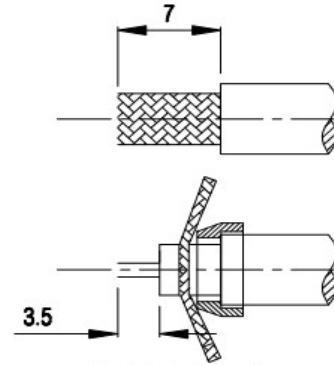

B-662

BNC Lötstecker /

RG213, RF400

(Recommended Stripping Dimension)

NO	DESCRIPTION	MATERIAL	Q' TY	FINISH
1	BODY 1	BRASS	1	NICKEL
2	RUBBER	SI RUBBER	1	RUBBER
3	WASHER 1	BRASS	1	NICKEL
4	WASHER 2	BRASS	1	NICKEL
5	WASHER 3	BRASS	1	NICKEL
6	INSULATION	TEFLON	1	TEFLON
7	BODY 2	BRASS	1	NICKEL
8	BODY 3	BRASS	1	NICKEL
9	RUBBER	SI RUBBER	1	RUBBER
10	WASHER	BRASS	1	NICKEL
11	NUT	BRASS	1	NICKEL
12	PIN	BRASS	1	GOLD