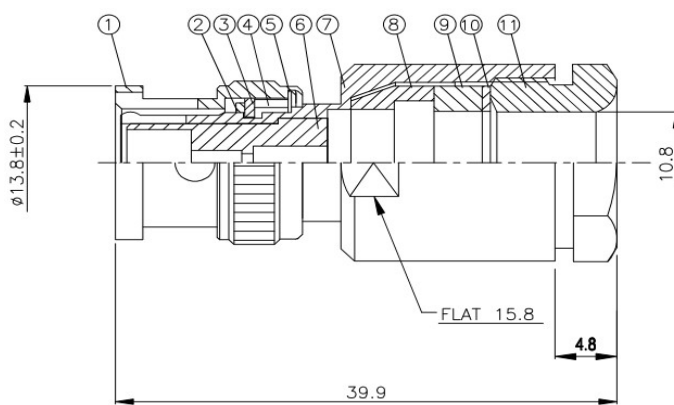

B-662

BNC Lötstecker /

RG213, RF400

(Recommended Stripping Dimension)

NO	DESCRIPTION	MATERIAL	Q' TY	FINISH
1	BODY 1	BRASS	1	NICKEL
2	RUBBER	SI RUBBER	1	RUBBER
3	WASHER 1	BRASS	1	NICKEL
4	WASHER 2	BRASS	1	NICKEL
5	WASHER 3	BRASS	1	NICKEL
6	INSULATION	TEFLON	1	TEFLON
7	BODY 2	BRASS	1	NICKEL
8	BODY 3	BRASS	1	NICKEL
9	RUBBER	SI RUBBER	1	RUBBER
10	WASHER	BRASS	1	NICKEL
11	NUT	BRASS	1	NICKEL
12	PIN	BRASS	1	GOLD