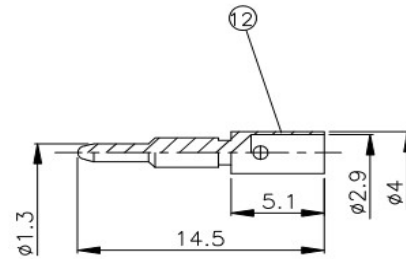

B-662

BNC Lötstecker /

RG213, RF400

(Recommended Stripping Dimension)

NO	DESCRIPTION	MATERIAL	Q' TY	FINISH
1	BODY 1	BRASS	1	NICKEL
2	RUBBER	SI RUBBER	1	RUBBER
3	WASHER 1	BRASS	1	NICKEL
4	WASHER 2	BRASS	1	NICKEL
5	WASHER 3	BRASS	1	NICKEL
6	INSULATION	TEFLON	1	TEFLON
7	BODY 2	BRASS	1	NICKEL
8	BODY 3	BRASS	1	NICKEL
9	RUBBER	SI RUBBER	1	RUBBER
10	WASHER	BRASS	1	NICKEL
11	NUT	BRASS	1	NICKEL
12	PIN	BRASS	1	GOLD